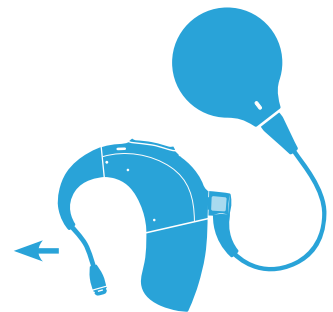

Naída CI M / Sky CI M
sound processor

Designed to work together

For individuals with some hearing in one ear, wearing the right hearing aid helps them to hear even better than with a CI alone. Wearing a Naída Link M together with Naída CI M gives you a consistent sound impression between ears, and allows you to adjust both devices with a single control.

The same is true for Sky Link M and Sky CI M.