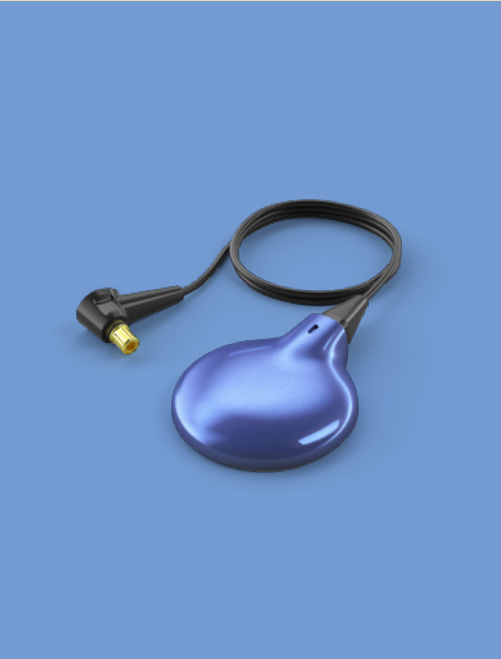

SLIM HEADPIECE MAGNET KIT CI-7528

## COMPONENTS

1. Sound Processor
2. Cable Connector
3. Security Lock
4. Slim HP AquaMic
5. M Waterproof Battery Clip

M WATERPROOF BATTERY	CI-5068
M WATERPROOF BATTERY CLIP	CI-7323
M WATERPROOF BATTERY O-RINGS	CI-7324
M ARMBAND STANDARD (42 cm)	CI-7435-001
M ARMBAND SMALL (26 cm)	CI-7435-002

## SLIM HP AQUAMIC

SLIM HP AQUAMIC 30.5 CM (12") BEIGE	●	CI-5321-001
SLIM HP AQUAMIC 30.5 CM (12") BLACK	●	CI-5321-002
SLIM HP AQUAMIC 30.5 CM (12") BROWN	●	CI-5321-003
SLIM HP AQUAMIC 30.5 CM (12") GREY	●	CI-5321-004
SLIM HP AQUAMIC 46 CM (18") BEIGE	●	CI-5321-005
SLIM HP AQUAMIC 46 CM (18") BLACK	●	CI-5321-006
SLIM HP AQUAMIC 46 CM (18") BROWN	●	CI-5321-007
SLIM HP AQUAMIC 46 CM (18") GREY	●	CI-5321-008
SLIM HP AQUAMIC 61 CM (24") BEIGE	●	CI-5321-009
SLIM HP AQUAMIC 61 CM (24") BLACK	●	CI-5321-010
SLIM HP AQUAMIC 61 CM (24") BROWN	●	CI-5321-011
SLIM HP AQUAMIC 61 CM (24") GREY	●	CI-5321-012
SLIM HP AQUAMIC 107 CM (42") BEIGE	●	CI-5321-013
SLIM HP AQUAMIC 107 CM (42") BLACK	●	CI-5321-014
SLIM HP AQUAMIC 107 CM (42") BROWN	●	CI-5321-015
SLIM HP AQUAMIC 107 CM (42") GREY	●	CI-5321-016

Marvel CI has a range of new battery options to suit all lifestyles, providing a **unique ergonomic housing** for a comfortable and secure fit: with the M Batteries, Small, Medium and Large, the bottom of the processor curves against the contour of the ear, keeping the device secure and conveniently tucked away. The new M Waterproof Battery is small, lightweight and ideal for swimming and outdoor activities.