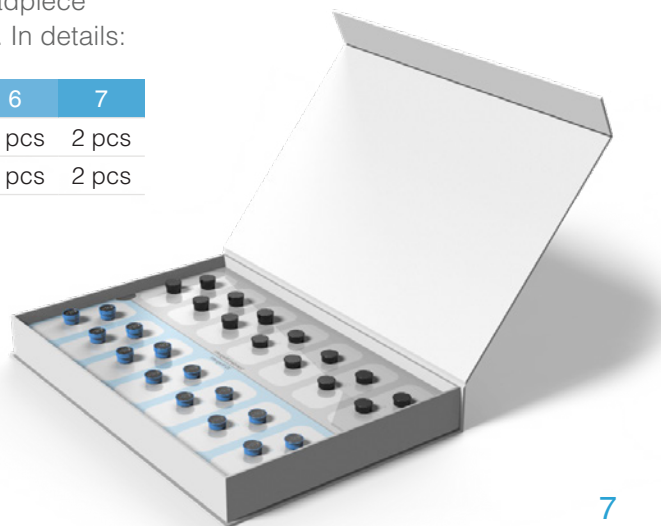

SLIM HP MAGNET KIT

The Slim HP Magnet Kit includes a complete set of headpiece magnets, of both kinds and of every available strength. In details:

Magnet Strength	1	2	3	4	5	6	7
Standard	2 pcs	2 pcs	3 pcs	3 pcs	2 pcs	2 pcs	2 pcs
3D	2 pcs	2 pcs	3 pcs	3 pcs	2 pcs	2 pcs	2 pcs

SLIM HEADPIECE MAGNET KIT CI-7528